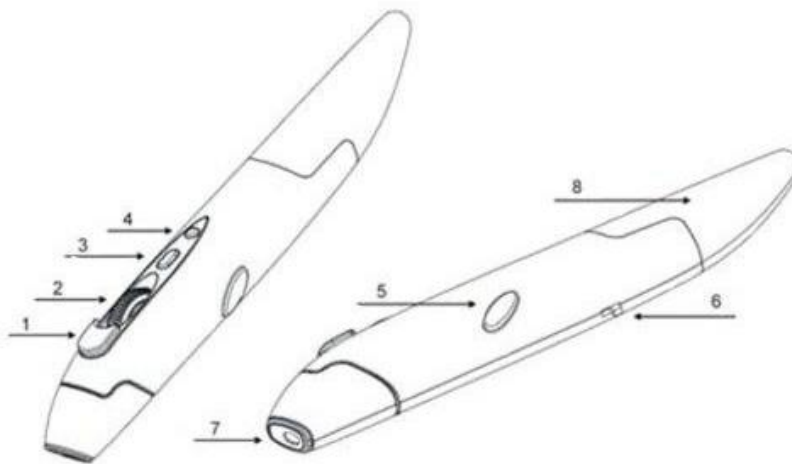

- **Compatibility**

Air Mouse Pen can be used for Windows, Linux, Mac, and Android OS.

1. Left key
2. Wheel
3. DPI switch

4. Low voltage alarm
5. Right key
6. Power switch

7. Optical sensor
8. Battery compartment

Electronics Katrangi Trading