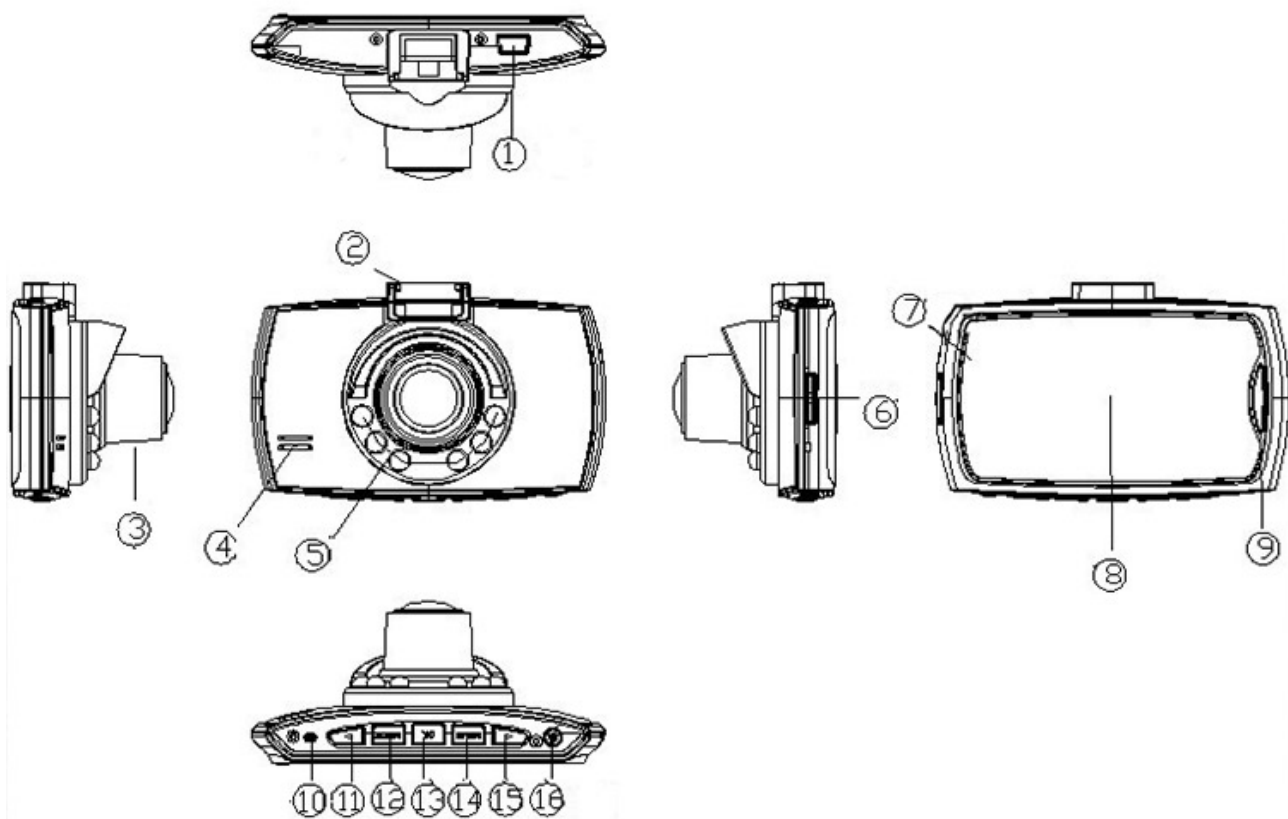

Advanced Portable Car Camcorder User Manual

1080p car camera DVR video recorder G-sensor Wide Angle dash camera

Features:

1. CPU: Original Lingtong chip
2. FULL HD 1080P 170 degree A+ grade high-resolution wide angle
3. 1080P FULL HD resolution
3. 170 degree A+ grade high-resolution wide angle lens
4. High-end Full HD glass lens
5. Advanced H.264 photography compression technology
6. 2.4 inch high resolution LCD, can watch while shooting
7. Night vision function car dvr dash camera 1080
8. Automatically turn on/off function
9. Support HDMI full HD video transmission
10. Support TF memory card, up to 32GB
11. Seamless loop-cycle recording function
12. Motion detection function mini camera
13. G-sensor function vehicle black box DVR user manual ,best hidden cameras for cars
14. Language support: Chinese, English, French, German, Italian, Japanese, Russian, Spanish

Product Info:

170 ° ultra lens

ARM9
CPU

G-SENSOR

PC + ABS

TourMate® car type match

HD Car DVR

- > HD DVR
- > Mode: Video Recorder / Camera
- > Cycled recording
- > Support SD / MMC Card: UP to 32GB
- > Interface : USB 2.0