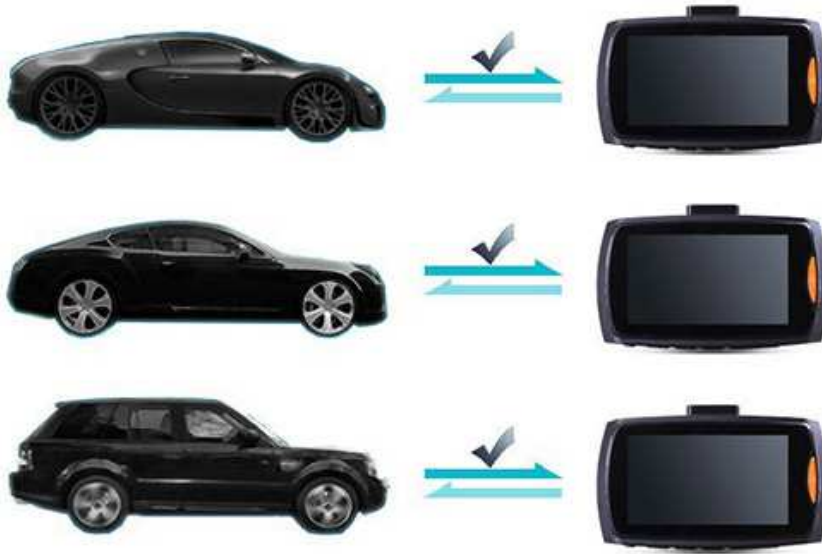

Advanced Portable Car Camcorder User Manual

1080p car camera DVR video recorder G-sensor Wide Angle dash camera

Features:

1. CPU: Original Lingtong chip
2. FULL HD 1080P 170 degree A+ grade high-resolution wide angle
3. 1080P FULL HD resolution
3. 170 degree A+ grade high-resolution wide angle lens
4. High-end Full HD glass lens
5. Advanced H.264 photography compression technology
6. 2.4 inch high resolution LCD, can watch while shooting
7. Night vision function car dvr dash camera 1080
8. Automatically turn on/off function
9. Support HDMI full HD video transmission
10. Support TF memory card, up to 32GB
11. Seamless loop-cycle recording function
12. Motion detection function mini camera
13. G-sensor function vehicle black box DVR user manual ,best hidden cameras for cars
14. Language support: Chinese, English, French, German, Italian, Japanese, Russian, Spanish

Product Info:

170 ° ultra lens

ARM9
CPU

G-SENSOR

PC + ABS

TourMate® car type match

HD Car DVR

- > HD DVR
- > Mode: Video Recorder / Camera
- > Cycled recording
- > Support SD / MMC Card: UP to 32GB
- > Interface : USB 2.0