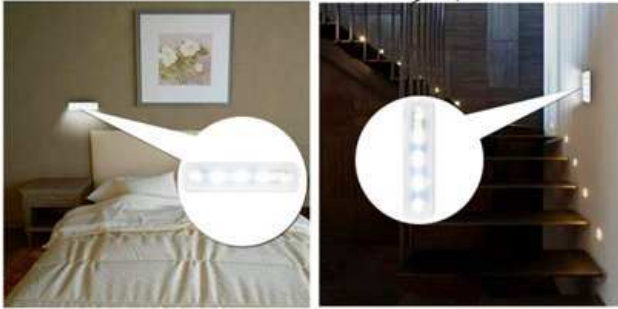

# 5-LED Push Light Wireless Touch Tap Push Nightlight Closet Kitchen Cabinet Light Lamp

CLAITE

## Product highlights:

- Brand: Claite
- Each Light Has 5 Super Bright LED
- Simply push to turn on/off
- Self Adhesive Mounting Pads
- Energy saving and environment friendly.
- Portable and convenient to use
- Commonly Used For : Cupboards, Shelves, Cabinets, Shed, Under Stairs, etc.
- Certification: CE
- 1 Pcs Self Adhesive Stick On 5 LED Push Night Strip Light Cabinet Shed Kitchen

## Specifications:

- Model: 867281
- Product Name: Push Light
- Product Type: Battery Powered, Push
- Color: Silver
- Material: Plastic
- Sensor Type: Light
- Light Source: LED
- Led Quantity: 5-LED
- Features: Stick On
- Power Source: Battery
- Battery: 3 x AAA Batteries Required (not included)
- Dimension: Approx 180mm x 45mm x 25mm (LXWXH)
- Room: Living Room, Bedroom, Bathroom, Kitchen, Dining Room, Children's Bedroom, Home Office/Study, Conservatory, Utility/Laundry Room, Hallway
- Commonly Used For : Cupboards, Shelves, Cabinets, Shed, Under Stairs, etc.
- Certification: CE

### Features:

- Each Light Has 5 Super Bright LED
- Simply push to turn on/off
- Self Adhesive Mounting Pads
- Energy saving and environment friendly.
- Portable and convenient to use
- Package Include:
- 1 x Push Lights